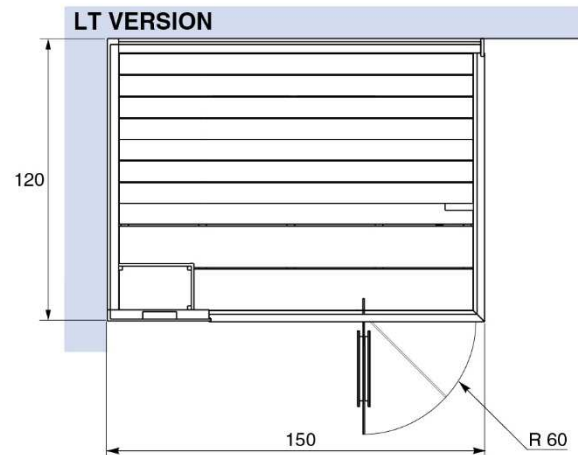

GHIBLI SAUNA

150x120 H 215

SAUNAVITA®
calore naturale

The overall dimension values are expressed in centimetres.
The actual dimensions may vary by ± 1 cm.

Electrical provisions

KEY:

- A - Power cable outlet area length min. 2 m (SINGLE PHASE OR THREE PHASE);
- B - Electrical wiring box;
- C - Control panel;
- D - Space required to install the sauna;

LT VERSION

Ghibli Sauna LT corner installation.
For RT corner installation the connections are specular

The minimum height of the wall tiles without protrusions is equal to the height of the stall.
On the walls there cannot be any greca or quarter round decorative patterns.