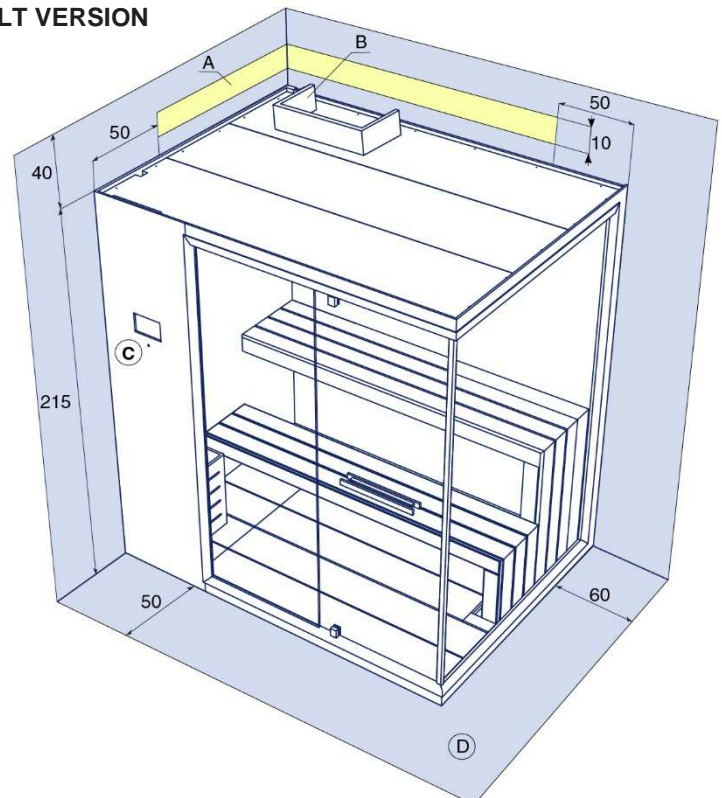

GHIBLI SAUNA

150x120 H 215

SAUNAVITA®
calore naturale

The overall dimension values are expressed in centimetres.
The actual dimensions may vary by ± 1 cm.

Electrical provisions

KEY:

- A - Power cable outlet area length min. 2 m (SINGLE PHASE OR THREE PHASE);
- B - Electrical wiring box;
- C - Control panel;
- D - Space required to install the sauna;

LT VERSION

Ghibli Sauna LT corner installation.
For RT corner installation the connections are specular

The minimum height of the wall tiles without protrusions is equal to the height of the stall.
On the walls there cannot be any greca or quarter round decorative patterns.