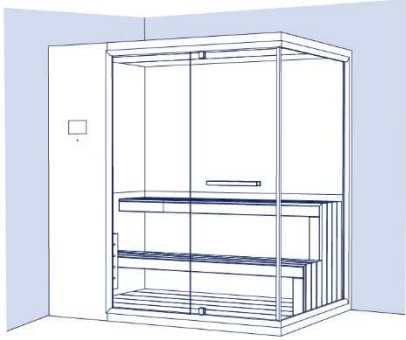

GHIBLI SAUNA

150x120 H 215

SAUNAVITA®
calore naturale

The overall dimension values are expressed in centimetres.
The actual dimensions may vary by ± 1 cm.

Electrical provisions

KEY:

- A - Power cable outlet area length min. 2 m (SINGLE PHASE OR THREE PHASE);
- B - Electrical wiring box;
- C - Control panel;
- D - Space required to install the sauna;

LT VERSION

Ghibli Sauna LT corner installation.
For RT corner installation the connections are specular

The minimum height of the wall tiles without protrusions is equal to the height of the stall.
On the walls there cannot be any greca or quarter round decorative patterns.