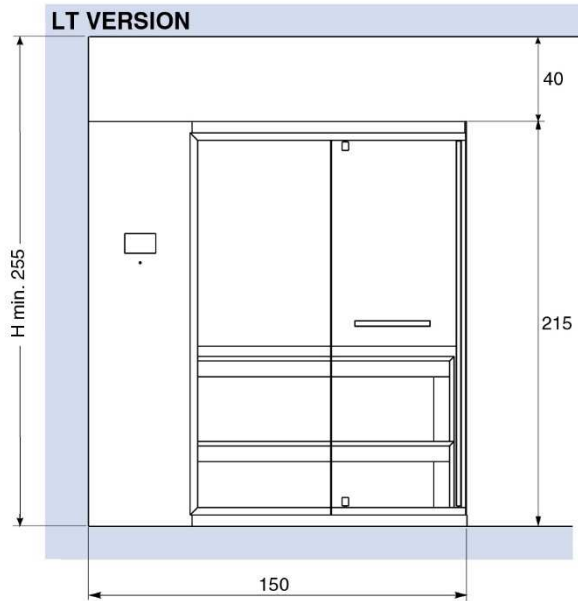

GHIBLI SAUNA

150x120 H 215

SAUNAVITA®
calore naturale

The overall dimension values are expressed in centimetres.
The actual dimensions may vary by ± 1 cm.

Electrical provisions

KEY:

- A - Power cable outlet area length min. 2 m (SINGLE PHASE OR THREE PHASE);
- B - Electrical wiring box;
- C - Control panel;
- D - Space required to install the sauna;

LT VERSION

Ghibli Sauna LT corner installation.
For RT corner installation the connections are specular

The minimum height of the wall tiles without protrusions is equal to the height of the stall.
On the walls there cannot be any greca or quarter round decorative patterns.