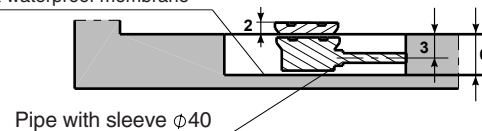

ETHOS 295x150 H 215

SAUNA+SHOWER RT VERSION

The overall dimension values are expressed in centimetres.
The actual dimensions may vary by ± 1 cm.

The minimum height of the wall tiles without protrusions is equal to the height of the stall.
On the walls there cannot be any greca or quarter round decorative patterns.

Electrical and plumbing provisions

KEY

A-B- Water wall connections.

A - 1/2" F cold water wall connection.

B - 1/2" F hot water wall connection.

C-D- Electrical tube outlet.

C - Power cable outlet (SINGLE PHASE OR THREE PHASE).

D - Equipotential cable outlet.

S1 - Shower drain Ø 40mm.

Provide a waterproof membrane

ELECTRICAL CHARACTERISTICS:	RESISTANCES					FUSE	MAXIMUM TEMPERATURE
		Volts	A	Kw	Hz		
SAUNA	3 x 1.500W	230	20	4.5	50	1x25 A	100 °C
		400	12	4.5	50	3x16 A	