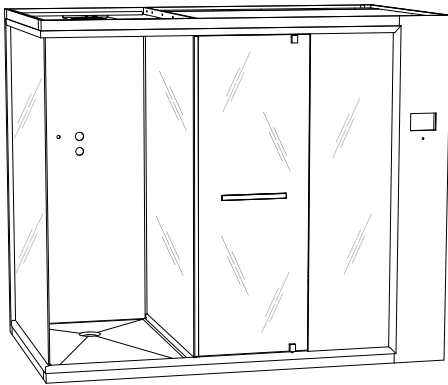

ETHOS 295x150 H 215

SAUNA+SHOWER RT VERSION

The overall dimension values are expressed in centimetres.
The actual dimensions may vary by ± 1 cm.

The minimum height of the wall tiles without protrusions is equal to the height of the stall.
On the walls there cannot be any greca or quarter round decorative patterns.

Electrical and plumbing provisions

KEY

A-B- Water wall connections.

A - 1/2" F cold water wall connection.

B - 1/2" F hot water wall connection.

C-D- Electrical tube outlet.

C - Power cable outlet (SINGLE PHASE OR THREE PHASE).

D - Equipotential cable outlet.

S1 - Shower drain Ø 40mm.

Provide a waterproof membrane

ELECTRICAL CHARACTERISTICS:	RESISTANCES					FUSE	MAXIMUM TEMPERATURE
		Volts	A	Kw	Hz		
SAUNA	3 x 1.500W	230	20	4.5	50	1x25 A	100 °C
		400	12	4.5	50	3x16 A	