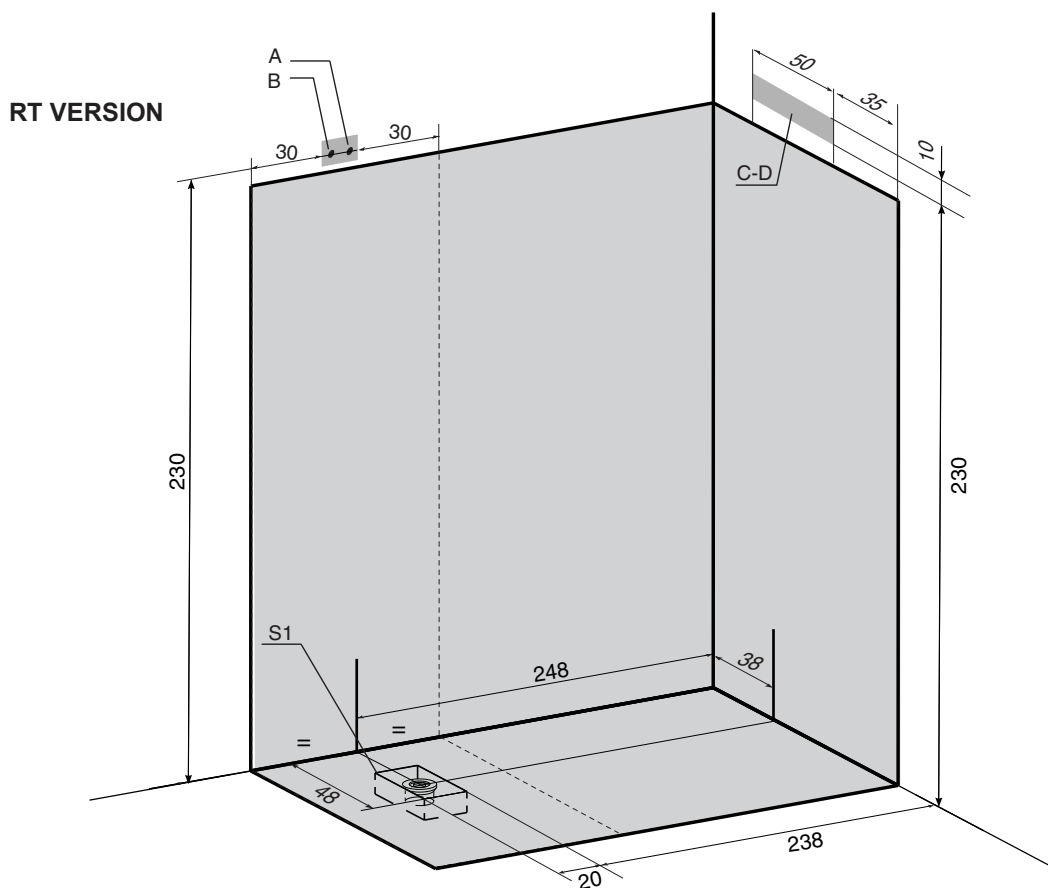

ETHOS 295x150 H 215

SAUNA+SHOWER RT VERSION

The overall dimension values are expressed in centimetres.
The actual dimensions may vary by ± 1 cm.

The minimum height of the wall tiles without protrusions is equal to the height of the stall.
On the walls there cannot be any greca or quarter round decorative patterns.

Electrical and plumbing provisions

KEY

A-B- Water wall connections.

A - 1/2" F cold water wall connection.

B - 1/2" F hot water wall connection.

C-D- Electrical tube outlet.

C - Power cable outlet (SINGLE PHASE OR THREE PHASE).

D - Equipotential cable outlet.

S1 - Shower drain Ø 40mm.

Provide a waterproof membrane

ELECTRICAL CHARACTERISTICS:	RESISTANCES					FUSE	MAXIMUM TEMPERATURE
		Volts	A	Kw	Hz		
SAUNA	3 x 1.500W	230	20	4.5	50	1x25 A	100 °C
		400	12	4.5	50	3x16 A	