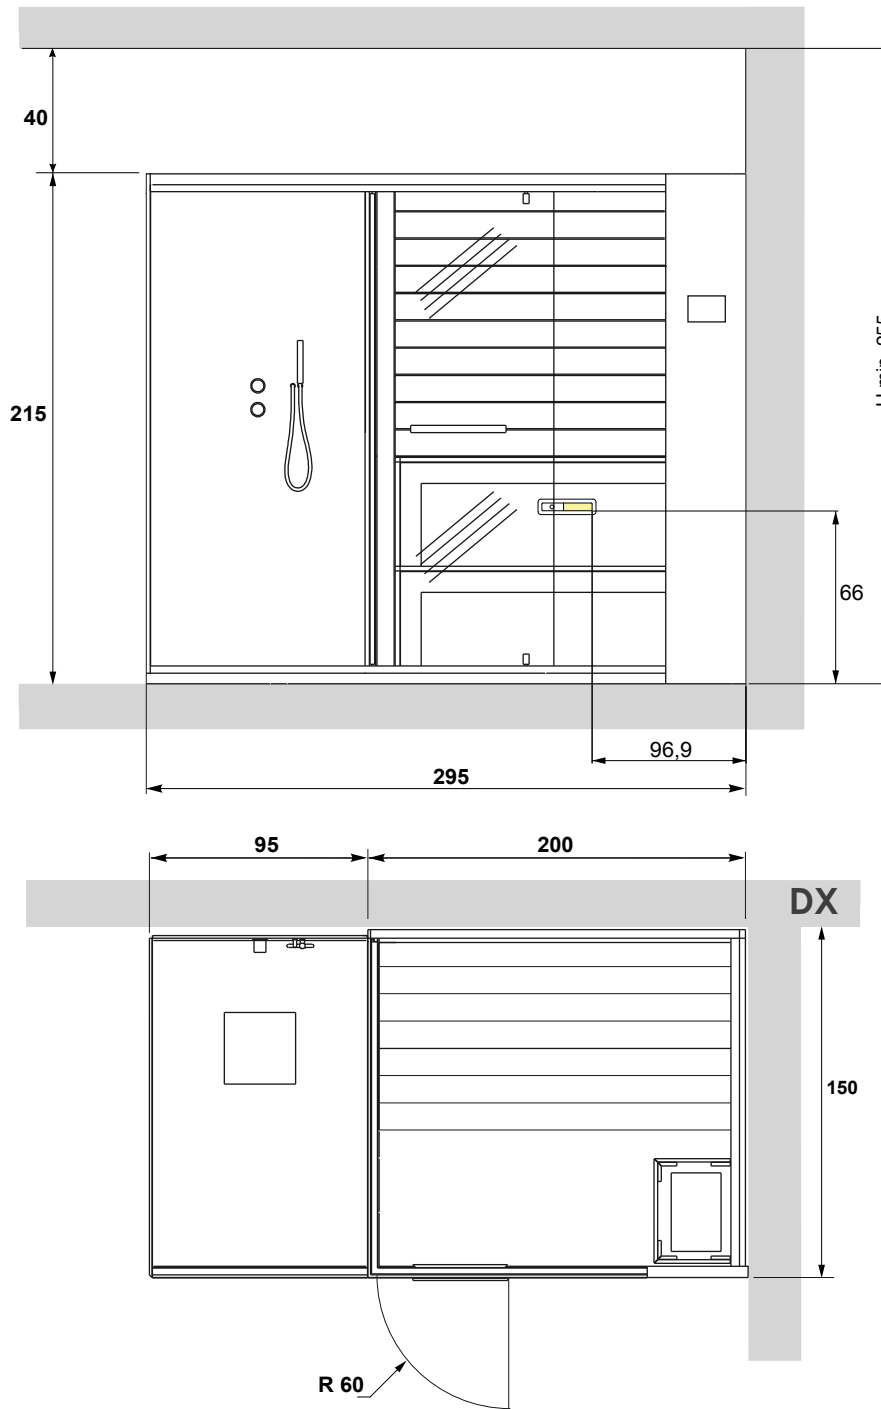

ETHOS 295x150 H 215

SAUNA+SHOWER RT VERSION

The overall dimension values are expressed in centimetres.
The actual dimensions may vary by ± 1 cm.

The minimum height of the wall tiles without protrusions is equal to the height of the stall.
On the walls there cannot be any greca or quarter round decorative patterns.

Electrical and plumbing provisions

KEY

A-B- Water wall connections.

A - 1/2" F cold water wall connection.

B - 1/2" F hot water wall connection.

C-D- Electrical tube outlet.

C - Power cable outlet (SINGLE PHASE OR THREE PHASE).

D - Equipotential cable outlet.

S1 - Shower drain Ø 40mm.

Provide a waterproof membrane

ELECTRICAL CHARACTERISTICS:	RESISTANCES					FUSE	MAXIMUM TEMPERATURE
		Volts	A	Kw	Hz		
SAUNA	3 x 1.500W	230	20	4.5	50	1x25 A	100 °C
		400	12	4.5	50	3x16 A	