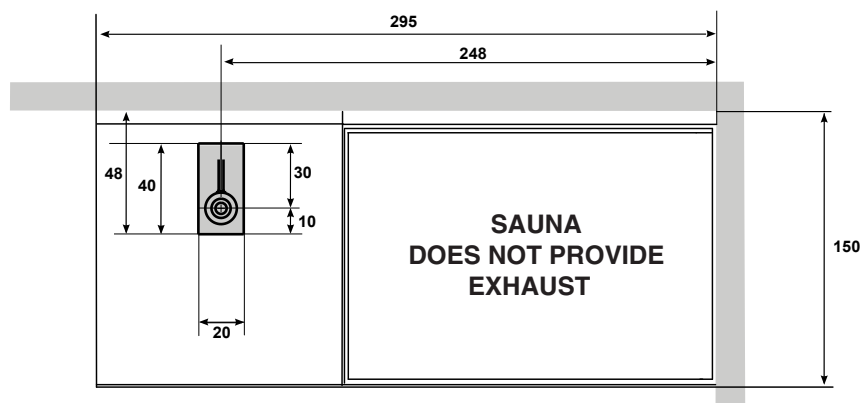

ETHOS 295x150 H 215

SAUNA+SHOWER RT VERSION

The overall dimension values are expressed in centimetres.
The actual dimensions may vary by ± 1 cm.

The minimum height of the wall tiles without protrusions is equal to the height of the stall.
On the walls there cannot be any greca or quarter round decorative patterns.

Electrical and plumbing provisions

KEY

A-B- Water wall connections.

A - 1/2" F cold water wall connection.

B - 1/2" F hot water wall connection.

C-D- Electrical tube outlet.

C - Power cable outlet (SINGLE PHASE OR THREE PHASE).

D - Equipotential cable outlet.

S1 - Shower drain Ø 40mm.

Provide a waterproof membrane

ELECTRICAL CHARACTERISTICS:	RESISTANCES					FUSE	MAXIMUM TEMPERATURE
		Volts	A	Kw	Hz		
SAUNA	3 x 1.500W	230	20	4.5	50	1x25 A	100 °C
		400	12	4.5	50	3x16 A	