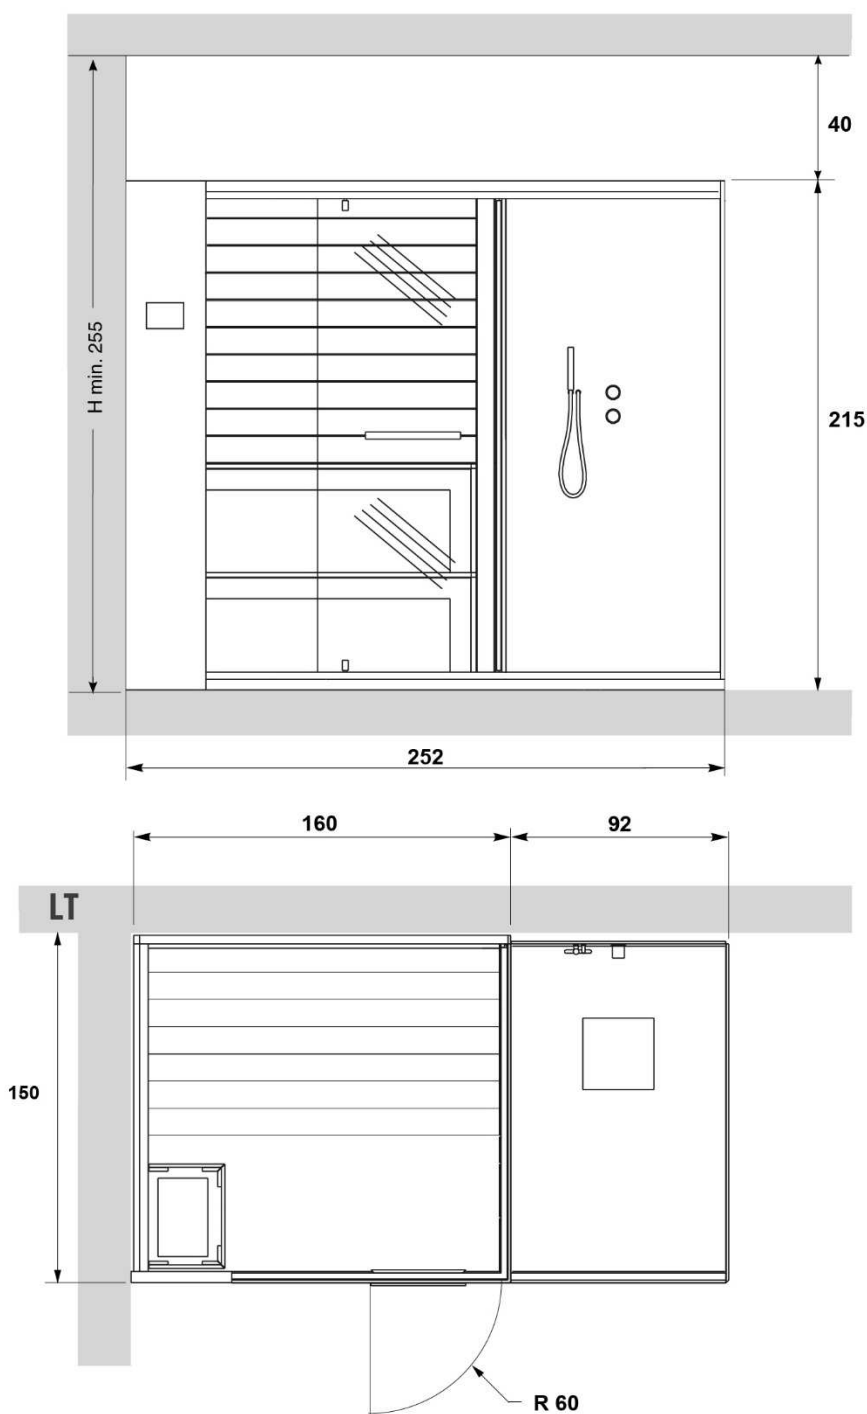

ETHOS 252x150 H 215

SAUNA+SHOWER LT VERSION

SAUNAVITA®
calore naturale

The overall dimension values are expressed in centimetres.
The actual dimensions may vary by ± 1 cm.

The minimum height of the wall tiles without protrusions is equal to the height of the stall.
On the walls there cannot be any greca or quarter round decorative patterns.

Electrical and plumbing provisions

LT VERSION

KEY

A-B- Water wall connections.

A - 1/2" F cold water wall connection.

B - 1/2" F hot water wall connection.

C-D- Electrical tube outlet.

C - Power cable outlet (SINGLE PHASE OR THREE PHASE).

D - Equipotential cable outlet.

S1 - Shower drain Ø 40mm.

ELECTRICAL CHARACTERISTICS:	RESISTANCES					FUSE	MAXIMUM TEMPERATURE
		Volts	A	Kw	Hz		
SAUNA	2 x 1.800W	230	16	3.6	50	1x20 A	100 °C
		400	8	3.6	50	3x16 A	