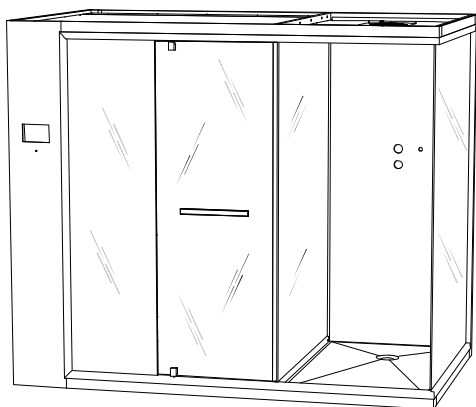

ETHOS 252x150 H 215

SAUNA+SHOWER LT VERSION

SAUNAVITA®
calore naturale

The overall dimension values are expressed in centimetres.
The actual dimensions may vary by ± 1 cm.

The minimum height of the wall tiles without protrusions is equal to the height of the stall.
On the walls there cannot be any greca or quarter round decorative patterns.

Electrical and plumbing provisions

LT VERSION

KEY

A-B- Water wall connections.

A - 1/2" F cold water wall connection.

B - 1/2" F hot water wall connection.

C-D- Electrical tube outlet.

C - Power cable outlet (SINGLE PHASE OR THREE PHASE).

D - Equipotential cable outlet.

S1 - Shower drain Ø 40mm.

ELECTRICAL CHARACTERISTICS:	RESISTANCES					FUSE	MAXIMUM TEMPERATURE
		Volts	A	Kw	Hz		
SAUNA	2 x 1.800W	230	16	3.6	50	1x20 A	100 °C
		400	8	3.6	50	3x16 A	