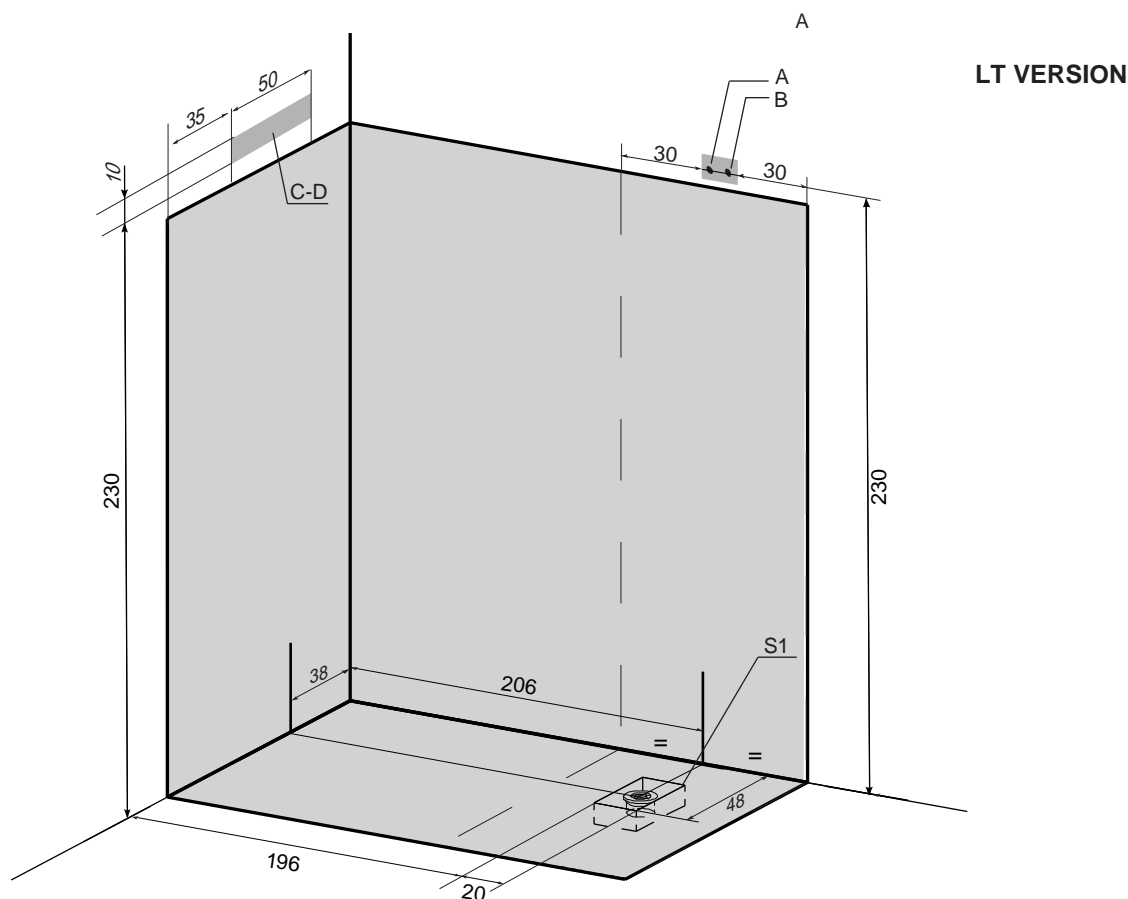

ETHOS 252x150 H 215

SAUNA+SHOWER LT VERSION

SAUNAVITA®
calore naturale

The overall dimension values are expressed in centimetres.
The actual dimensions may vary by ± 1 cm.

The minimum height of the wall tiles without protrusions is equal to the height of the stall.
On the walls there cannot be any greca or quarter round decorative patterns.

Electrical and plumbing provisions

LT VERSION

KEY

A-B- Water wall connections.

A - 1/2" F cold water wall connection.

B - 1/2" F hot water wall connection.

C-D- Electrical tube outlet.

C - Power cable outlet (SINGLE PHASE OR THREE PHASE).

D - Equipotential cable outlet.

S1 - Shower drain Ø 40mm.

ELECTRICAL CHARACTERISTICS:	RESISTANCES					FUSE	MAXIMUM TEMPERATURE
		Volts	A	Kw	Hz		
SAUNA	2 x 1.800W	230	16	3.6	50	1x20 A	100 °C
		400	8	3.6	50	3x16 A	