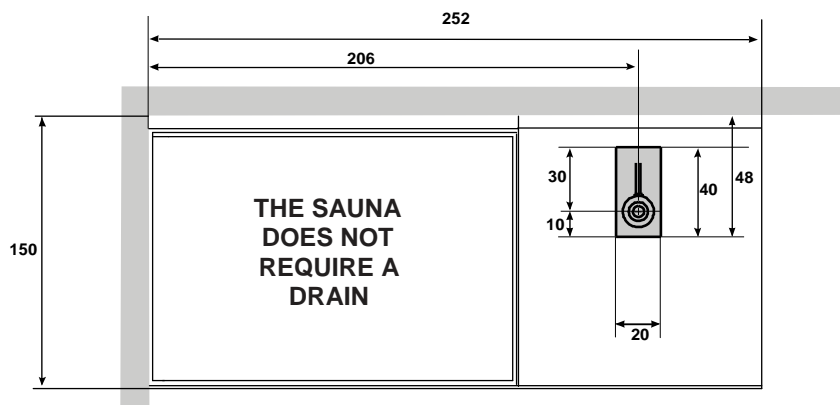

ETHOS 252x150 H 215

SAUNA+SHOWER LT VERSION

SAUNAVITA®
calore naturale

The overall dimension values are expressed in centimetres.
The actual dimensions may vary by ± 1 cm.

The minimum height of the wall tiles without protrusions is equal to the height of the stall.
On the walls there cannot be any greca or quarter round decorative patterns.

Electrical and plumbing provisions

LT VERSION

KEY

A-B- Water wall connections.

A - 1/2" F cold water wall connection.

B - 1/2" F hot water wall connection.

C-D- Electrical tube outlet.

C - Power cable outlet (SINGLE PHASE OR THREE PHASE).

D - Equipotential cable outlet.

S1 - Shower drain Ø 40mm.

ELECTRICAL CHARACTERISTICS:	RESISTANCES					FUSE	MAXIMUM TEMPERATURE
		Volts	A	Kw	Hz		
SAUNA	2 x 1.800W	230	16	3.6	50	1x20 A	100 °C
		400	8	3.6	50	3x16 A	