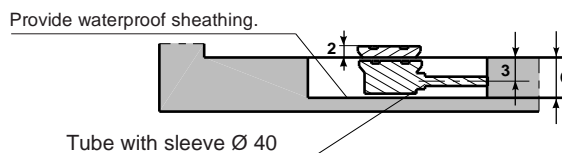

Electrical and plumbing provisions

LT VERSION

KEY

A-B- Water wall connections.

A - 1/2" F cold water wall connection.

B - 1/2" F hot water wall connection.

C-D- Electrical tube outlet.

C - Power cable outlet (SINGLE PHASE OR THREE PHASE).

D - Equipotential cable outlet.

S1 - Shower drain Ø 40mm.

ELECTRICAL CHARACTERISTICS:	RESISTANCES					FUSE	MAXIMUM TEMPERATURE
		Volts	A	Kw	Hz		
SAUNA	2 x 1.800W	230	16	3.6	50	1x20 A	100 °C
		400	8	3.6	50	3x16 A	