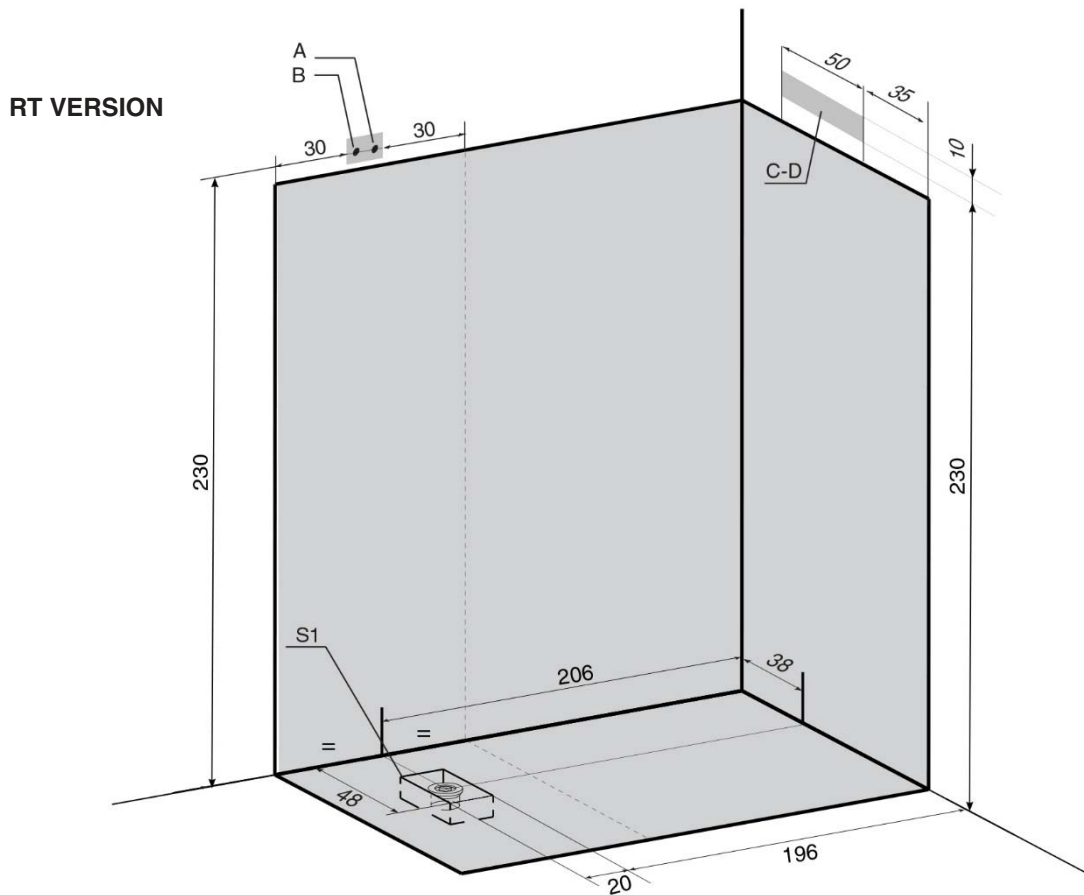

ETHOS 252x150 H 215

SAUNA+SHOWER

RT VERSION

SAUNAVITA®
calore naturale

The overall dimension values are expressed in centimetres.
The actual dimensions may vary by ± 1 cm.

The minimum height of the wall tiles without protrusions is equal to the height of the stall.
On the walls there cannot be any greca or quarter round decorative patterns.

Electrical and plumbing provisions

KEY

A-B- Water wall connections.

A" - 1/2" F cold water wall connection.

B" - 1/2" F hot water wall connection.

C-D- Electrical tube outlet.

C" - Power cable outlet (SINGLE PHASE OR THREE PHASE).

D" - Equipotential cable outlet.

S1 - Shower drain Ø 40mm.

Provide waterproof sheathing.

ELECTRICAL CHARACTERISTICS:	RESISTANCES					FUSE	MAXIMUM TEMPERATURE
		Volts	A	Kw	Hz		
SAUNA	2 x 1.800W	230	16	3.6	50	1x20 A	100 °C
		400	8	3.6	50	3x16 A	