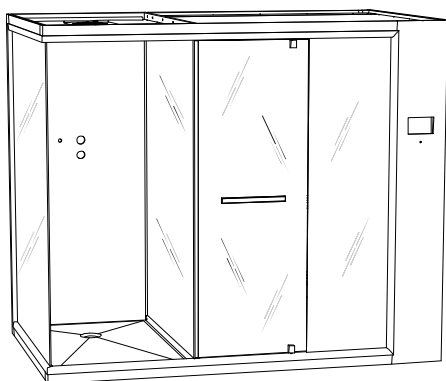

ETHOS 252x150 H 215

SAUNA+SHOWER

RT VERSION

SAUNAVITA®
calore naturale

The overall dimension values are expressed in centimetres.
The actual dimensions may vary by ± 1 cm.

The minimum height of the wall tiles without protrusions is equal to the height of the stall.
On the walls there cannot be any greca or quarter round decorative patterns.

Electrical and plumbing provisions

KEY

A-B- Water wall connections.

A" - 1/2" F cold water wall connection.

B" - 1/2" F hot water wall connection.

C-D- Electrical tube outlet.

C" - Power cable outlet (SINGLE PHASE OR THREE PHASE).

D" - Equipotential cable outlet.

S1 - Shower drain Ø 40mm.

Provide waterproof sheathing.

ELECTRICAL CHARACTERISTICS:	RESISTANCES					FUSE	MAXIMUM TEMPERATURE
		Volts	A	Kw	Hz		
SAUNA	2 x 1.800W	230	16	3.6	50	1x20 A	100 °C
		400	8	3.6	50	3x16 A	