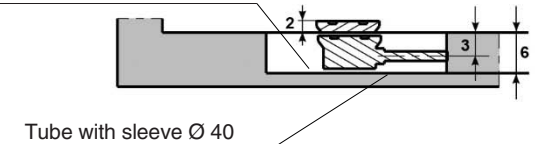

ETHOS 252x150 H 215

SAUNA+SHOWER

RT VERSION

SAUNAVITA®
calore naturale

The overall dimension values are expressed in centimetres.
The actual dimensions may vary by ± 1 cm.

The minimum height of the wall tiles without protrusions is equal to the height of the stall.
On the walls there cannot be any greca or quarter round decorative patterns.

Electrical and plumbing provisions

KEY

A-B- Water wall connections.

A" - 1/2" F cold water wall connection.

B" - 1/2" F hot water wall connection.

C-D- Electrical tube outlet.

C" - Power cable outlet (SINGLE PHASE OR THREE PHASE).

D" - Equipotential cable outlet.

S1 - Shower drain Ø 40mm.

Provide waterproof sheathing.

ELECTRICAL CHARACTERISTICS:	RESISTANCES					FUSE	MAXIMUM TEMPERATURE
		Volts	A	Kw	Hz		
SAUNA	2 x 1.800W	230	16	3.6	50	1x20 A	100 °C
		400	8	3.6	50	3x16 A	