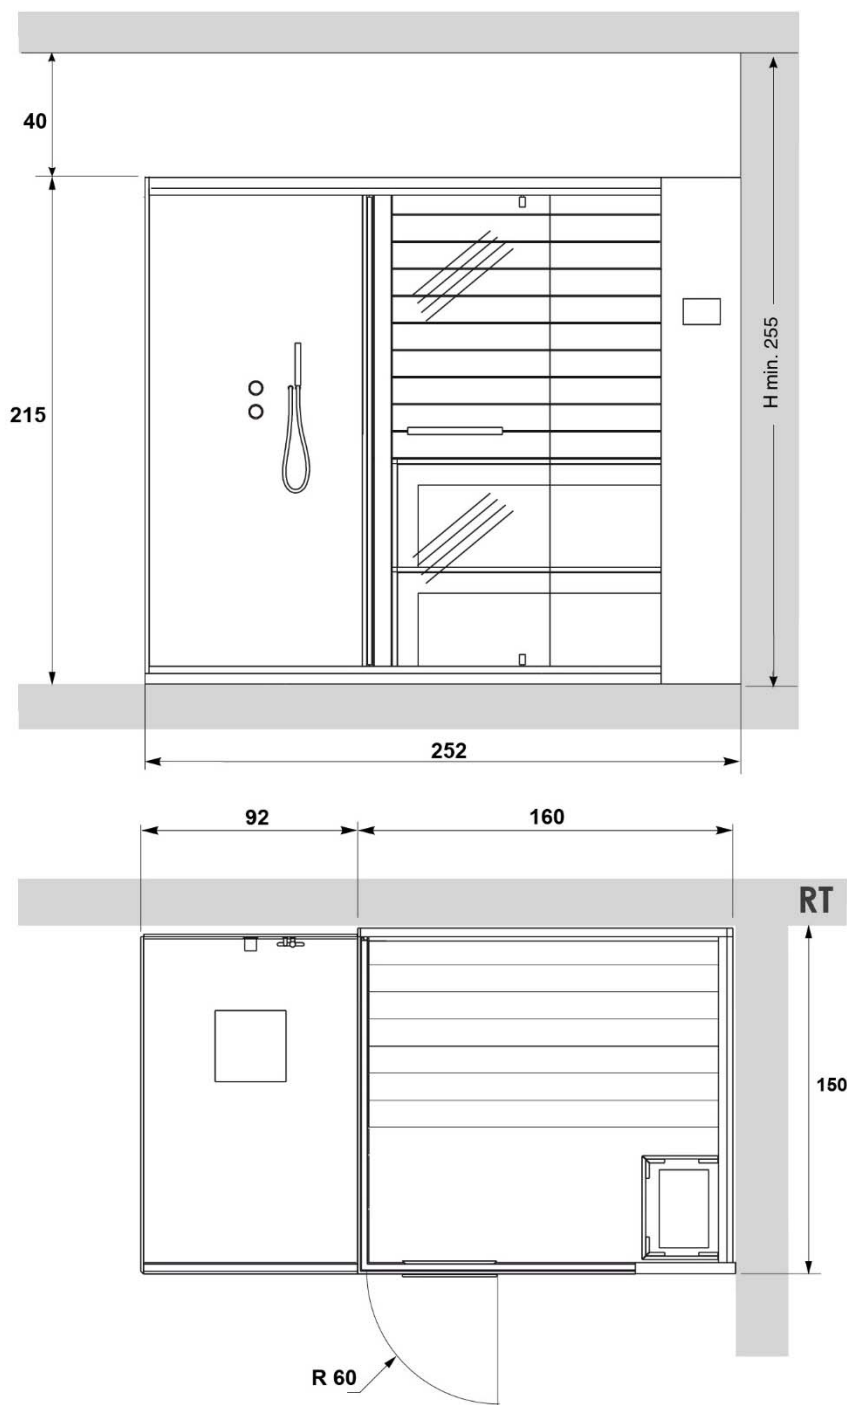

ETHOS 252x150 H 215

SAUNA+SHOWER

RT VERSION

SAUNAVITA®
calore naturale

The overall dimension values are expressed in centimetres.
The actual dimensions may vary by ± 1 cm.

The minimum height of the wall tiles without protrusions is equal to the height of the stall.
On the walls there cannot be any greca or quarter round decorative patterns.

Electrical and plumbing provisions

KEY

A-B- Water wall connections.

A" - 1/2" F cold water wall connection.

B" - 1/2" F hot water wall connection.

C-D- Electrical tube outlet.

C" - Power cable outlet (SINGLE PHASE OR THREE PHASE).

D" - Equipotential cable outlet.

S1 - Shower drain Ø 40mm.

Provide waterproof sheathing.

ELECTRICAL CHARACTERISTICS:	RESISTANCES					FUSE	MAXIMUM TEMPERATURE
		Volts	A	Kw	Hz		
SAUNA	2 x 1.800W	230	16	3.6	50	1x20 A	100 °C
		400	8	3.6	50	3x16 A	