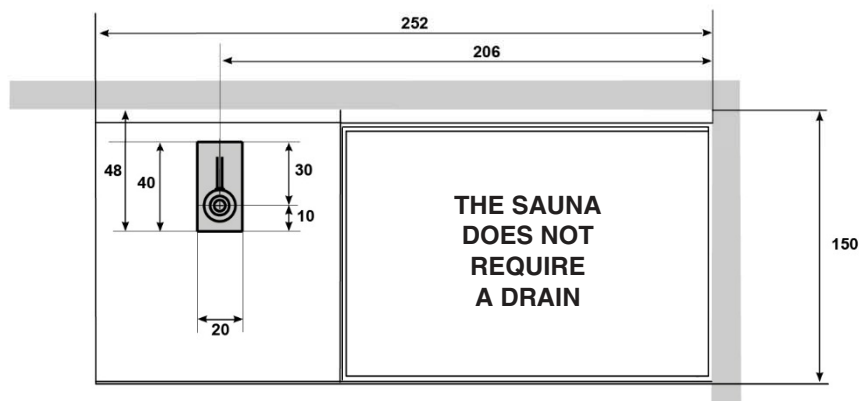

ETHOS 252x150 H 215

SAUNA+SHOWER

RT VERSION

SAUNAVITA®
calore naturale

The overall dimension values are expressed in centimetres.
The actual dimensions may vary by ± 1 cm.

The minimum height of the wall tiles without protrusions is equal to the height of the stall.
On the walls there cannot be any greca or quarter round decorative patterns.

Electrical and plumbing provisions

KEY

A-B- Water wall connections.

A" - 1/2" F cold water wall connection.

B" - 1/2" F hot water wall connection.

C-D- Electrical tube outlet.

C" - Power cable outlet (SINGLE PHASE OR THREE PHASE).

D" - Equipotential cable outlet.

S1 - Shower drain Ø 40mm.

Provide waterproof sheathing.

ELECTRICAL CHARACTERISTICS:	RESISTANCES					FUSE	MAXIMUM TEMPERATURE
		Volts	A	Kw	Hz		
SAUNA	2 x 1.800W	230	16	3.6	50	1x20 A	100 °C
		400	8	3.6	50	3x16 A	